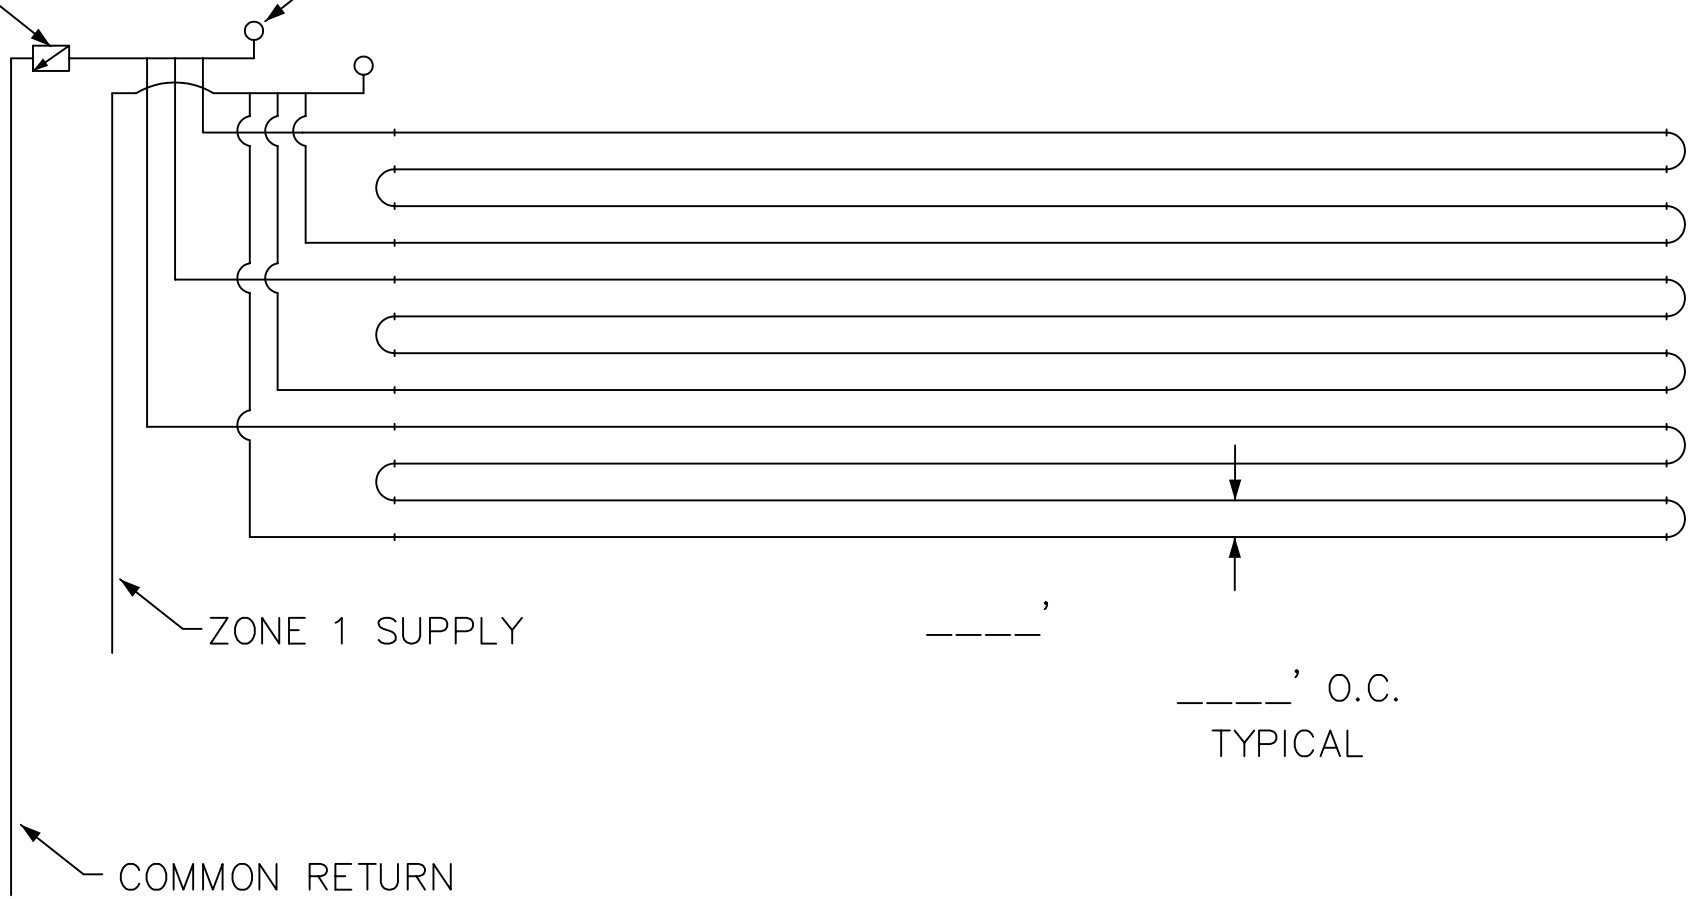

CHECK VALVE

AIR RELEASE VALVE

ZONE 1 SUPPLY

COMMON RETURN

10' O.C.  
TYPICAL