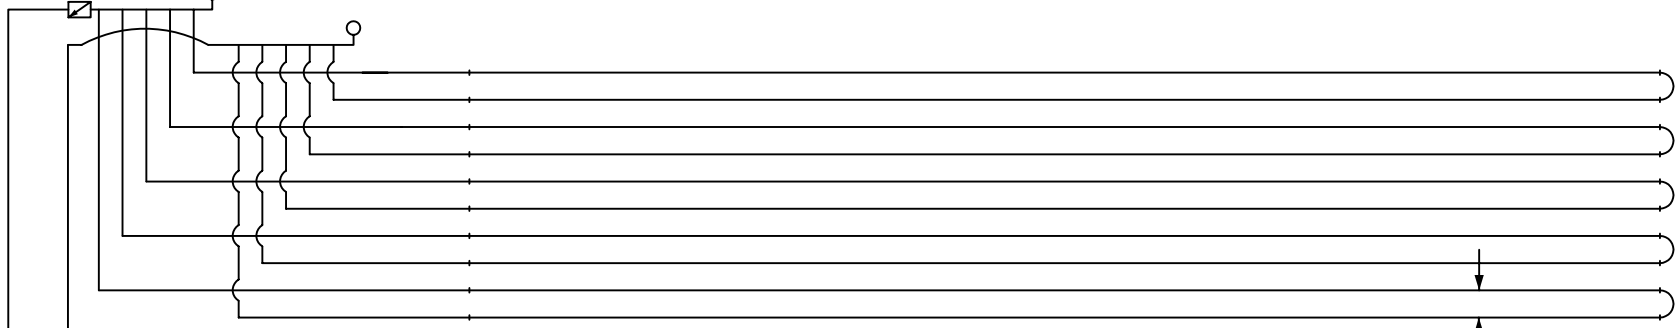

AIR RELEASE VALVE
CHECK VALVE

ZONE 1 SUPPLY

RETURN

0.5'
TYPICAL
O.C.